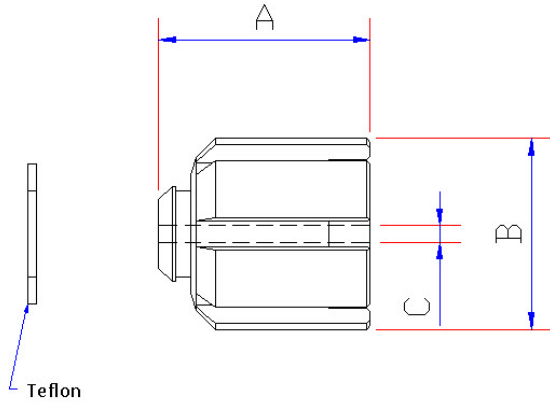

# FLOW CONTROL PISTON

## Dimension : mm

Piston				
Part No.	Description	A	B	C (Inch)
Piston - xxxx	Piston	12.7	11.5	0.030" - 0.120"
The piston size are available from 0.030" to 0.140"				